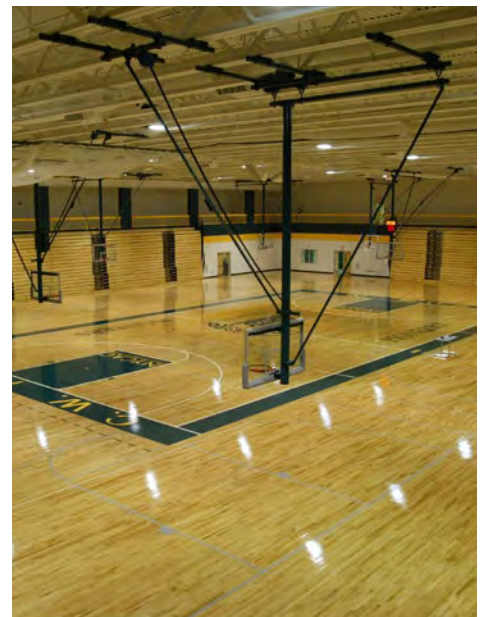

EmbassyCES Summer

LONG ISLAND UNIVERSITY

CW Post, Long Island is one of the most beautiful university campuses in the USA. It offers first class sports facilities, an excellent indoor swimming pool, a gym complex and extensive sports fields.

It's located in a safe, green, suburban neighborhood just one hour from Manhattan. Long Island's beautiful beaches are close by. Typical American college dormitory style accommodation and cafeteria dining is offered on campus.