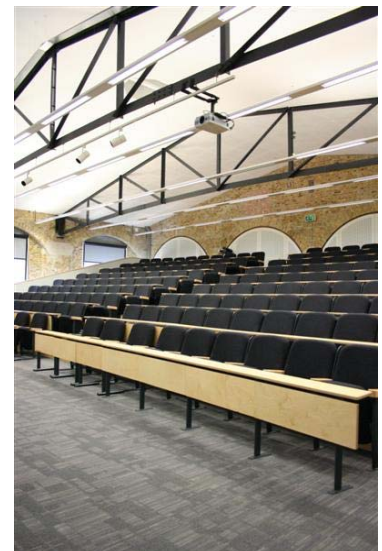

Accommodation: Students are housed in modern, attractive single en suite bedrooms which are arranged in flats with shared kitchen/lounges. All accommodation is on-site and in two adjacent blocks each of four floors located at the eastern end of the campus.

General information: The campus is of historic interest having formerly been the home of the Royal Naval Training College. Classrooms are modern and well-equipped, while students have the use of an indoor sports hall as well as tennis courts and a grassed recreational area. There is a social club on site. Meals are served in a modern bright cafeteria.

Pembroke Building

Main Library

Dining Area

Green Area

Lecture Theatre

Single ensuite bedroom

Merlin House (Single ensuite rooms)