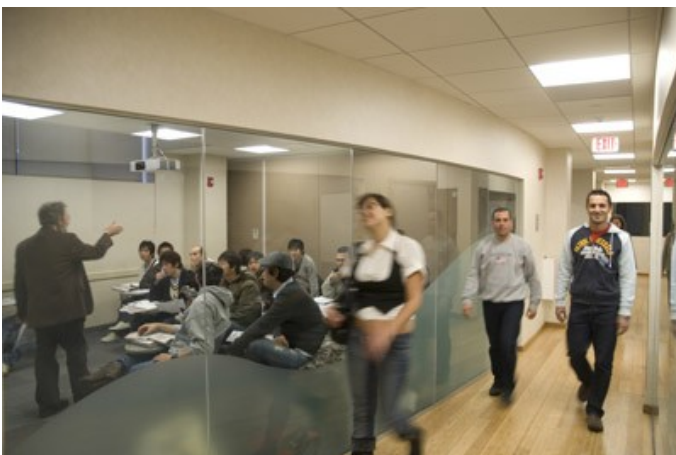

Boston Downtown

EmbassyCES Summer

Residence accommodation right in the city of Boston!

Our residences are located just 5 minutes from Embassy centre. They are residences for Suffolk University. Students will have breakfast at the cafeteria downstairs and lunch and dinner at their second cafeteria just across the street from the school!!

Great modern facilities at the residence! Game room, many common areas and computer labs available to Embassy students at all times.

Boston Downtown

EmbassyCES Summer

Our brand new centre is located next to Boston Common, in the heart of Boston City Center

Modern and comfortable student lounge

Brand new classrooms with smart board technology

Media Center offering free internet access to students